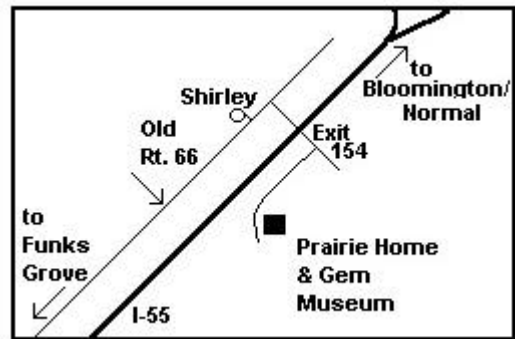

Directions to Funk Prairie Home & Gem Museum

From Bloomington/Normal (North)

1. Take I-55 south towards Springfield
2. Exit at Shirley
3. Turn left at the top of the off-ramp (away from Old Route 66)
4. Cross the Interstate
5. Turn right at the Funks G sign onto the frontage road
6. Travel about 1.5 miles to the Prairie Home's drive.
7. The entrance will be on the left.

From Springfield (South)

1. Take I-55 north toward Bloomington/Normal
2. Exit at Shirley
3. Turn right at the top of the off-ramp (away from Old Route 66)
4. Turn right at the Funks G sign onto the frontage road
5. Travel about 1.5 miles to the Prairie Home's drive.
6. The entrance will be on the left.